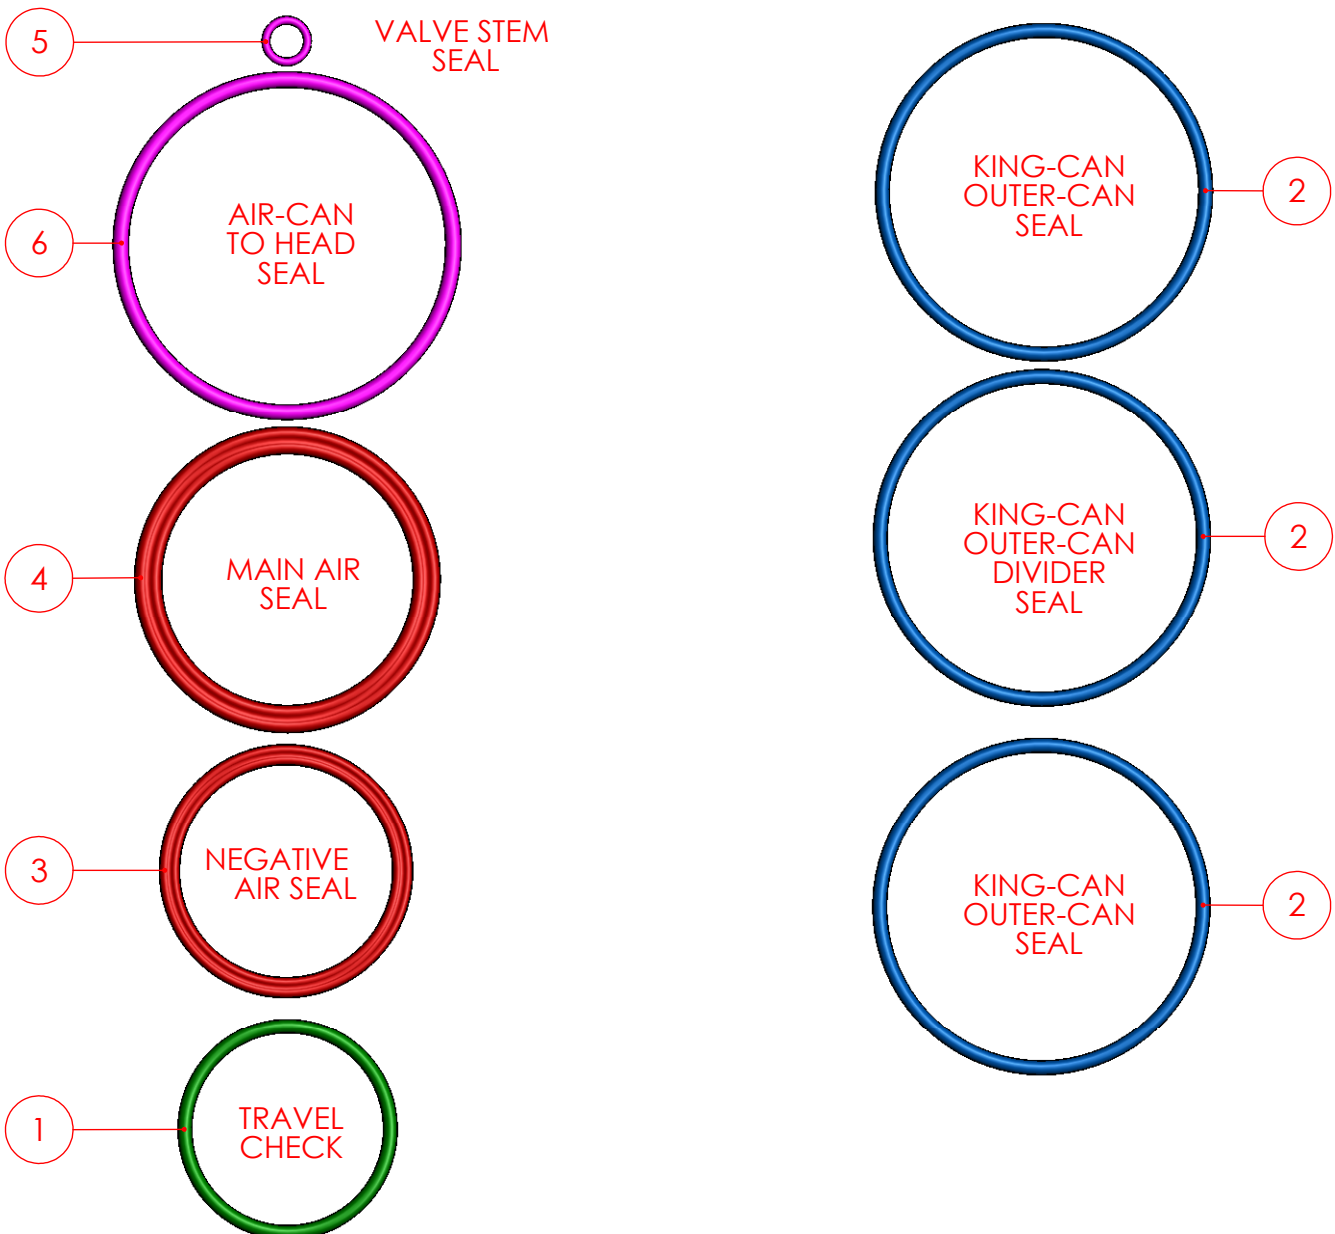

AIR O-RING KIT FOR MANITOU MCLEOD & MARA INLINE SHOCKS 2014-2023
40MM AIR-CAN KING CAN OUTER SEALS

THIS DOCUMENT IS COPYRIGHT © SIGNAL HOLDINGS LTD. SHOCKCRAFT & ENGEN ARE REGISTERED TRADEMARKS OF SIGNAL HOLDINGS LTD