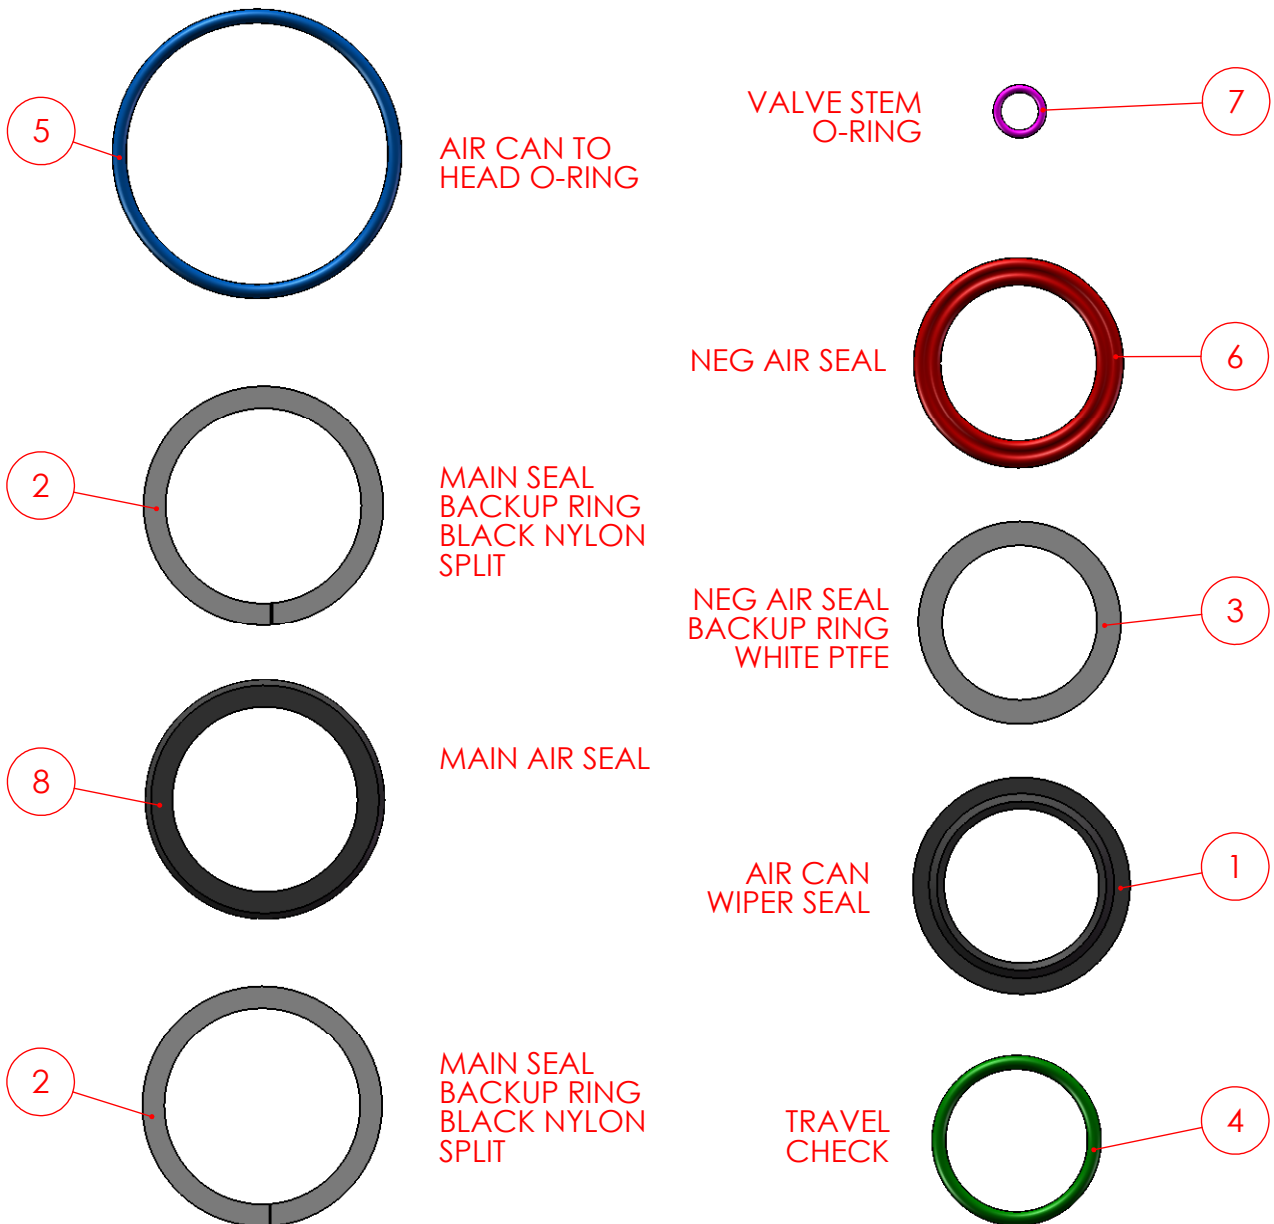

**AIR SEALS FOR 2010+ SPECIALIZED FOX MICRO BRAIN SHOCK
 ALSO FITS 2018+ SPECIALIZED ROCKSHOX BRAIN SHOCK**

THIS DOCUMENT IS COPYRIGHT © SIGNAL HOLDINGS LTD. SHOCKCRAFT & ENGEN ARE REGISTERED TRADEMARKS OF SIGNAL HOLDINGS LTD

**DAMPER & HOSE SEALS FOR 2010+ SPECIALIZED FOX MICRO BRAIN SHOCK
 EXCLUDES IFP RUBBER PELLET, USE SC-FAUX-IFP-KIT**