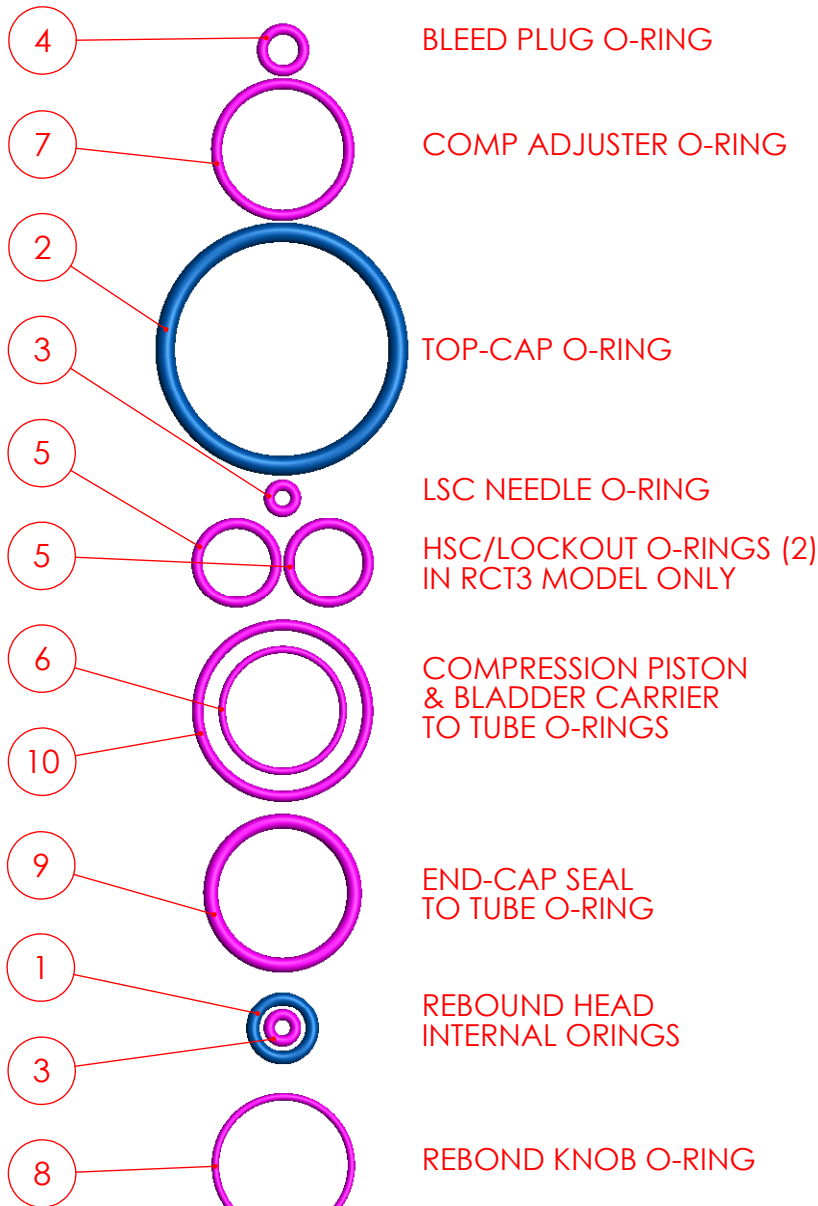

2014-17 RS 35mm CHARGER 1 DAMPER ORING KIT.
 FITS PIKE, LYRIK & BOXXER WITH CHARGER 1 DAMPER

CHARGER 1
 TOP HALF FOR
 IDENTIFICATION